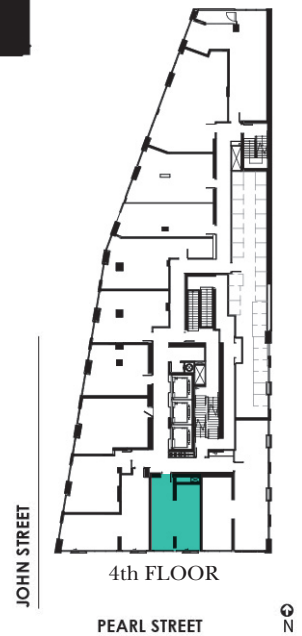

SUITE 401
1 BEDROOM

Suite Area: **466** SQ.FT.

With Juliet Balcony

All areas and stated room dimensions are approximate. Sizes and specifications are subject to change without notice. Actual living area and balcony/terraces may vary from floor stated areas. E. & O.E.