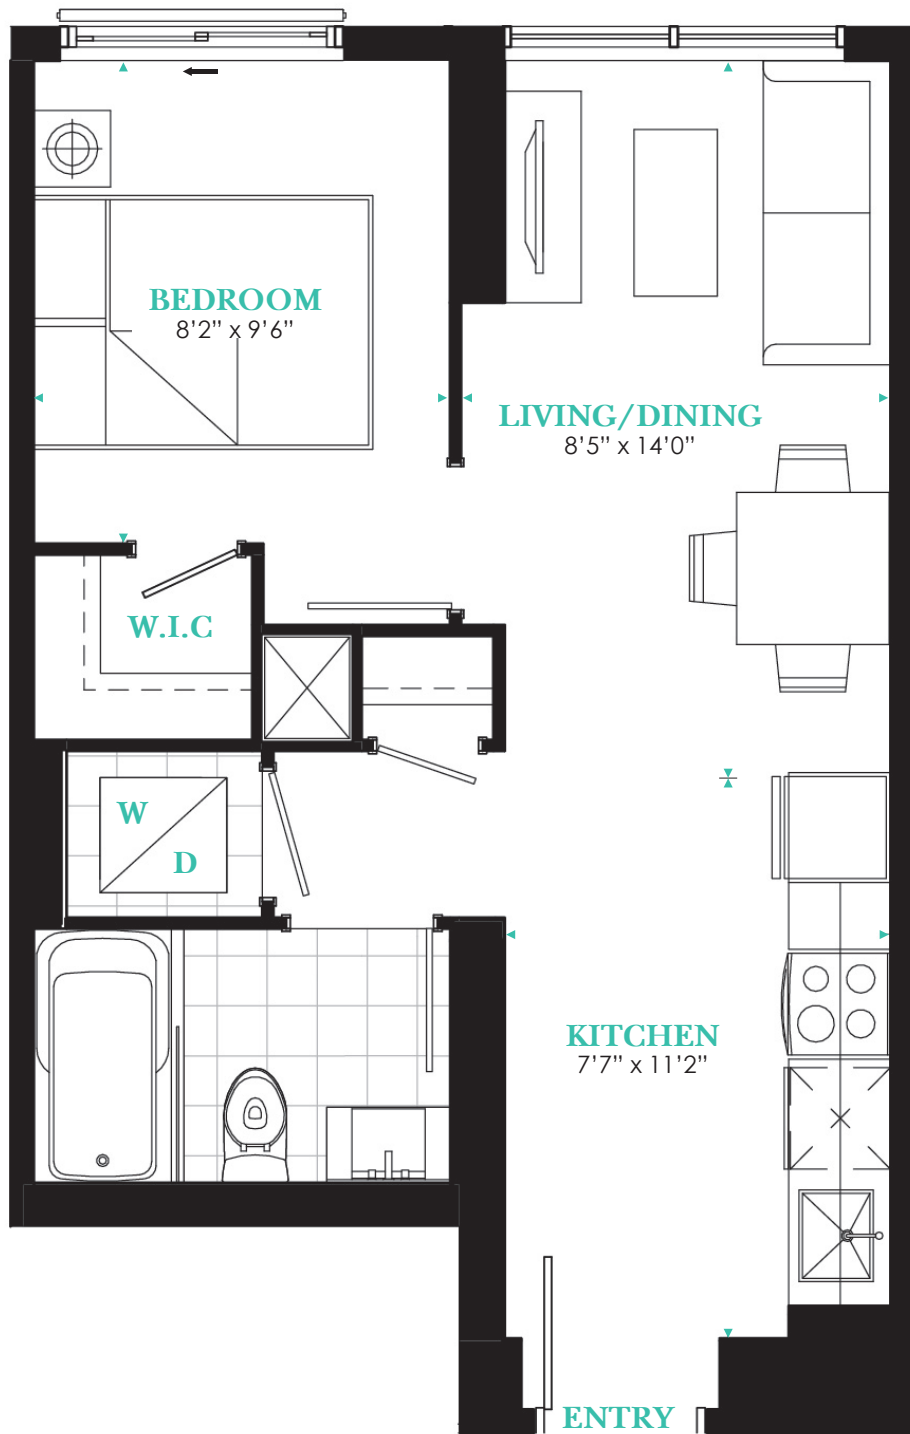

SUITE 401
1 BEDROOM

Suite Area: **466** SQ.FT.

With Juliet Balcony

All areas and stated room dimensions are approximate. Sizes and specifications are subject to change without notice. Actual living area and balcony/terraces may vary from floor stated areas. E. & O.E.